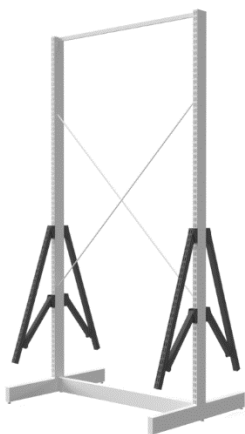

### Spec:

- Dimensions: H895 x W895 x D70mm (excluding bracket part)
- Frame Color: Silver
- Door: Acrylic sliding door
- Key: Push cylinder lock
- \*When displaying expensive items, please consider the Security Options.
- Frame: Aluminum
- Back Bord: ALPOLIC and 8 rails( Rails are fixed to the back board)

- Frame : Aluminum
- Back Bord : Aluminum Panel and 5 rails( Rails can be removed, allowing you to adjust the spacing and change the number by yourself.)

\* This showcase is suitable for products of various sizes such as PSA.

## Showcase Option

Polycarbonate door +18,000 yen

\* High impact resistance, 99.9% UV cut rate, scratch resistance

Additional Lock(sliding lock) +4,500 yen

\* To further enhance the crime prevention of the showcase

## Gondola Fixtures

Type: Single Sided (For wall mounting) / Double Sided (For island installation)

Color: White/Black

- Single sidede Gondola for 2 showcase 37,500 yen,  
Double sided Gondola for 4 showcases) 45,000 yen
- With the option to tilt the lower showcase  
✕Single-sided gondolas must be wall-mounted and secured to a wall or floor.  
Please note that if they are not secured to the wall, they may fall over.