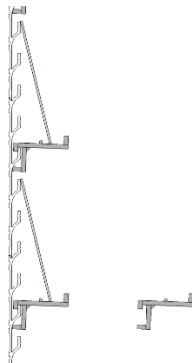

### Spec:

- Dimensions: H895 x W895 x D70mm (excluding bracket part)
- Frame Color: Silver
- Door: Acrylic sliding door
- Key: Push cylinder lock
- \*When displaying expensive items, please consider the Security Options.
- Frame: Aluminum
- Back Bord: ALPOLIC and 8 rails( Rails are fixed to the back board)

### Spec:

- Dimensions: H895 x W895 x D70mm (excluding bracket part)
- Frame Color: Silver
- Door: Acrylic sliding door
- Key: Push cylinder lock

\*When displaying expensive items, please consider the Security Options.

- Frame : Aluminum
- Back Bord : Aluminum Panel and 5 rails( Rails can be removed, allowing you to adjust the spacing and change the number by yourself.)

\* This showcase is suitable for products of various sizes such as PSA.

Type D

Price:69, 600 yen

Spec:

- Dimensions: H895 x W895 x D70mm (excluding bracket part)
- Frame Color: Black
- Door: Acrylic sliding door
- Key: Push cylinder lock

\*When displaying expensive items, please consider the Security Options.