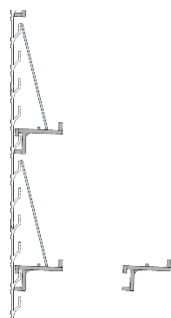

Typa C

Price: 64,500 yen

Spec:

- Dimensions: H895 x W895 x D70mm (excluding bracket part)
- Frame Color: Silver
- Door: Acrylic sliding door
- Key: Push cylinder lock

*When displaying expensive items, please consider the Security Options.