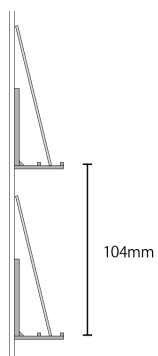

Typa A

Price: 52,500 yen

Spec:

- Dimensions: H895 x W895 x D70mm (excluding bracket part)
- Frame Color: Silver
- Door: Acrylic sliding door
- Key: Push cylinder lock
- *When displaying expensive items, please consider the Security Options.
- Frame: Aluminum
- Back Bord: ALPOLIC and 8 rails(Rails are fixed to the back board)

* This showcase for TCG single card, not for PSA.