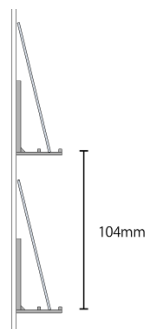

Typa B

Price: 57,500 yen

Spec:

- Dimensions: H895 x W895 x D70mm (excluding bracket part)
- Frame Color: Black
- Door: Acrylic sliding door
- Key: Push cylinder lock
- *When displaying expensive items, please consider the Security Options.
- Frame: Aluminum
- Back Bord: ALPOLIC and 8 rails(Rails are fixed to the back board)

* This showcase for TCG single card, not for PSA.