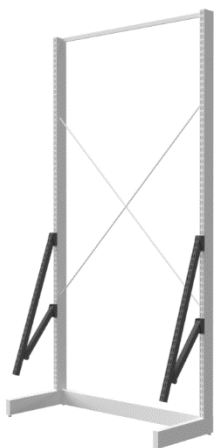

### Spec:

- Dimensions: H895 x W895 x D70mm (excluding bracket part)
- Frame Color: Silver
- Door: Acrylic sliding door
- Key: Push cylinder lock
- \*When displaying expensive items, please consider the Security Options.
- Frame: Aluminum
- Back Bord: ALPOLIC and 8 rails( Rails are fixed to the back board)

- Frame : Aluminum
- Back Bord : Aluminum Panel and 5 rails( Rails can be removed, allowing you to adjust the spacing and change the number by yourself.)

\* This showcase is suitable for products of various sizes such as PSA.

## Showcase Option

Polycarbonate door +18,000 yen

\* High impact resistance, 99.9% UV cut rate, scratch resistance

Additional Lock(sliding lock) +4,500 yen

\* To further enhance the crime prevention of the showcase

## Gondola Fixtures

Type: Single Sided (For wall mounting) / Double Sided (For island installation)

Color: White/Black

- Single sidede Gondola for 2 showcase 37,500 yen,  
Double sided Gondola for 4 showcases) 45,000 yen
- With the option to tilt the lower showcase  
✕Single-sided gondolas must be wall-mounted and secured to a wall or floor.  
Please note that if they are not secured to the wall, they may fall over.